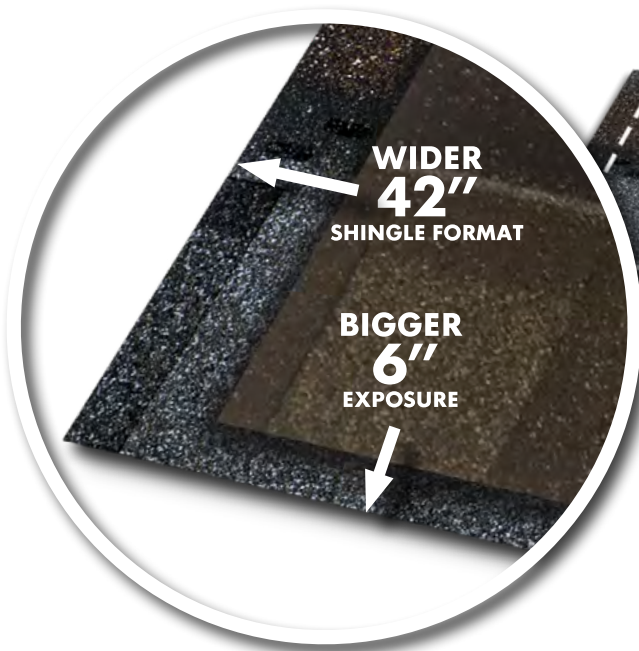

Greater Exposure With HP42®

Give your home the attention it deserves by creating stunning curb appeal. A 6" exposure creates a bolder, architectural appearance than the traditional asphalt shingle, setting your home apart from the top down.