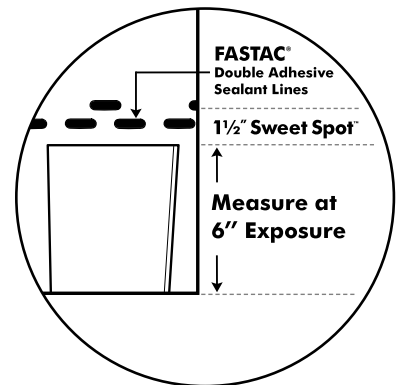

Greater Exposure With HP42[®]

Give your home the attention it deserves by creating stunning curb appeal. A 6" exposure creates a bolder, architectural appearance than the traditional asphalt shingle, setting your home apart from the top down.

Bigger, Faster, Better

A bigger shingle means better protection, faster installation, and stunning curb appeal.

ProLam™ shingles with HP42[®] technology feature the Sweet Spot™ nailing area and double FASTAC[®] sealant line, ensuring your shingles will stay put for a more secure seal and enhanced wind protection up to 130 mph.