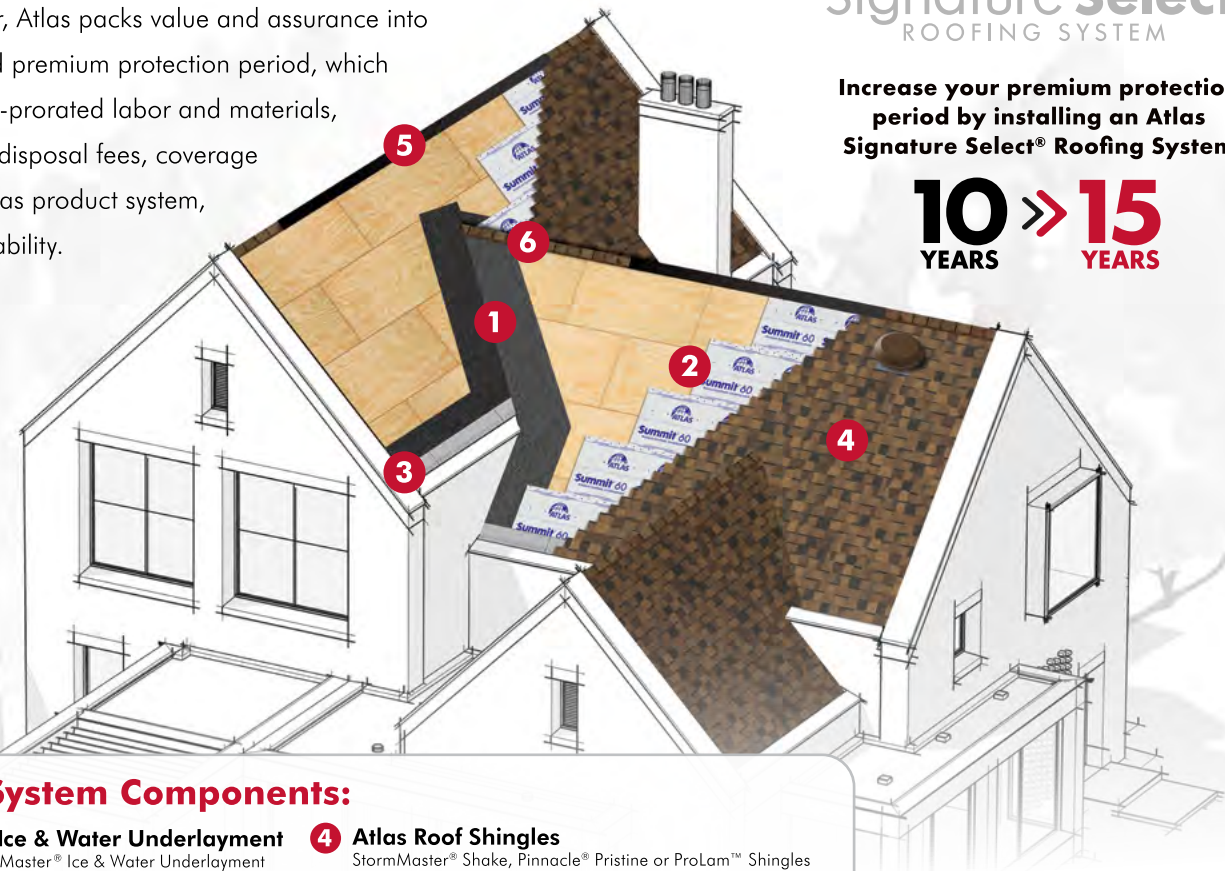

ProLam™

Exceptional Value in a Designer Look

Atlas ProLam™ laminate shingles are available in seven popular shades made to complement any home's exterior color scheme. With built-in algae resistance and wind resistance up to 130 mph, you're investing in a roofing system that provides beautiful curb appeal and valuable protection.

Colors	Limited Warranty*	Wind Resistance*	Algae Resistance (ARS)*
7	Lifetime	Up to 130 mph	10 Years

Demand Peak Coverage

When you install an Atlas Signature Select® roofing system¹, all the components are designed for and backed by the industry's best warranty coverage.

Unlike many other roofing warranties that over promise and under deliver, Atlas packs value and assurance into an enhanced premium protection period, which includes non-prorated labor and materials, tear-off and disposal fees, coverage of the full Atlas product system, and transferability.

Signature Select®
ROOFING SYSTEM

Increase your premium protection period by installing an Atlas Signature Select® Roofing System

10 > **15**
YEARS YEARS

Roof System Components:

1. **1 Atlas Ice & Water Underlayment**
   WeatherMaster® Ice & Water Underlayment
2. **2 Atlas Premium Underlayment**
   WeatherMaster® Ice & Water, Summit® 180, Summit® 60 or Gorilla Guard® 30
3. **3 Atlas Starter Shingles**
   Pro-Cut® HP42® Starter Shingles or Pro-Cut® Starter Roll Shingle
4. **4 Atlas Roof Shingles**
   StormMaster® Shake, Pinnacle® Pristine or ProLam™ Shingles
5. **5 Atlas Ventilation Products**
   Choose Between TruRidge® and HighPoint® Ventilation Products**
6. **6 Atlas Hip & Ridge Shingles**
   StormMaster® Hip & Ridge, Pro-Cut® High Profile Hip & Ridge, Pro-Cut® Hip & Ridge or ProLam™ Hip & Ridge Shingles

* Refer to the Atlas Roofing Limited Shingle Warranty for all coverage requirements.

** Warning: For proper ventilation and performance, **do not mix multiple types of exhaust vents to vent the same attic space.** The picture is for illustration purposes only. A valid system warranty will cover only one type of exhaust vent per attic area.