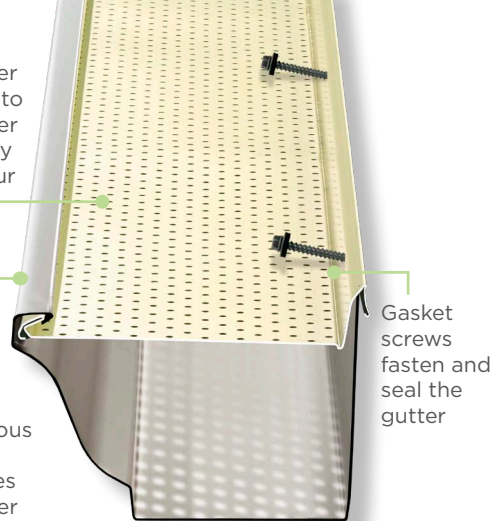

## Continuous Hanging System with Access Panel for New Gutters

 **LEAF RELIEF**<sup>®</sup>  
by Ply Gem

The  
smarter,  
stronger  
continuous  
hanging  
system

Rainwater drains into the gutter and away from your home

Continuous design reinforces the gutter

Gasket screws fasten and seal the gutter

## WHAT IS THE LEAF RELIEF<sup>®</sup> CONTINUOUS HANGING SYSTEM?

Traditional hangers leave gaps that allow gutters to dent, crush and distort.

Adding hangers reduces damage, but then rainwater drains poorly.

The Continuous Hanging System reinforces the gutter from front to back and end to end while the perforations along the surface allow water to drain properly.