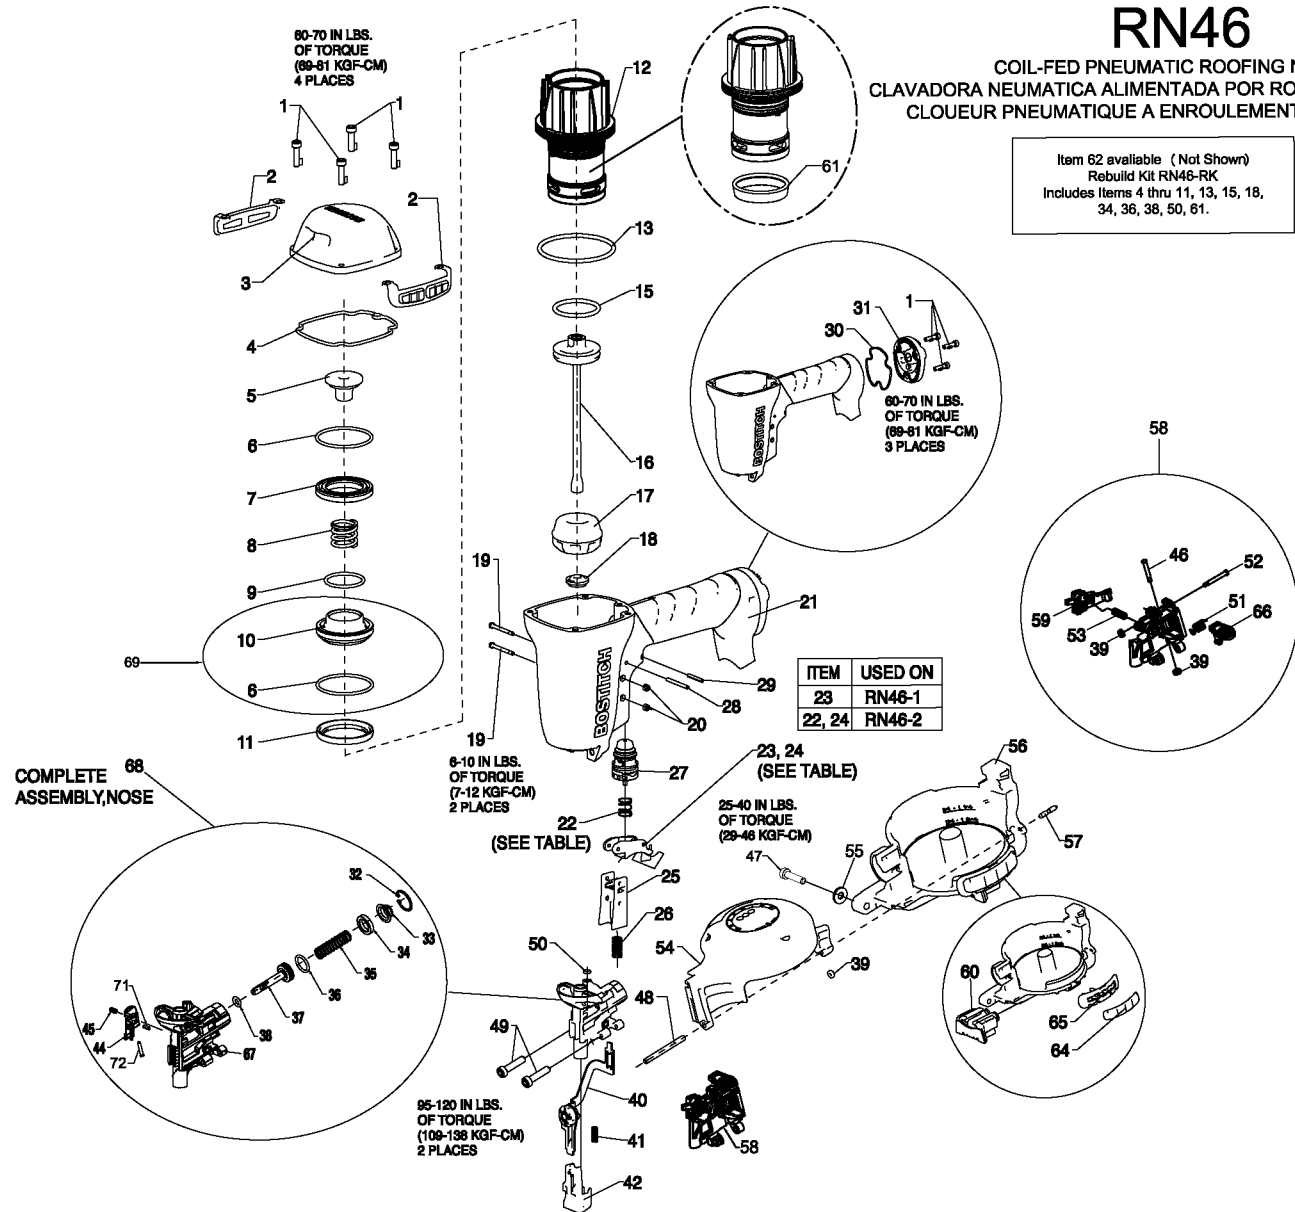

Parts List for RN46-1 Type SN 17270000 and higher

Item Number	Part Number	Description	Qty Required
1	N494651	SOC HD CAP M5 X20	7
2	149845	ASSEMBLY-WEAR PLATE	2
3	149808	CAP-MACHINING	1
4	149832	SEAL-FRAME/CAP	1
5	149838	BUMPER-HEAD VALVE	1
6	149828	O-RING-1.925X.103 XN	2
7	149836	UPPER BODY-HEAD VALV	1
8	149806	SPRING-HEAD VALVE	1
9	149842	O-RING-1.299X.103 XN	1
10	149839	LOWER BODY-HEAD VALV	1
11	149840	SEAL-SLEEVE	1
12	9R217792	CYLINDER ASSEMBLY	1
13	850766	O-RING-2.609X.139	1
15	850607	O-RING	1
16	149826	ASSEMBLY-PISTON/DRIV	1
17	191777	BUMPER	1
18	149820	GUIDE-DRIVER	1
19	105811	SCREW-TRIGGER PIVOT	2
20	MHE3050-100	NUT-NYLON M3X.50	2
21	9R202298	FRAME ASSEM	1
22	100387	SPRING-COMPRESSION	1
23	107581	ASSEMBLY-C.T.TRIGGER	1
24	107582	ASSEMBLY-S.T.TRIGGER	1
25	107522	GUIDE-TRIP	1
26	149871	SPRING-CONTACT ARM	1
27	TVA6	KIT-TRIGGER VALVE	1
28	100298	PIN-SPIRAL M3X30	1

Item Number	Part Number	Description	Qty Required
29	MPP030020	PIN-SPIRAL M3X20MM	1
30	149816	SEAL-END CAP	1
31	149817	CAP-END	1
32	149854	RETAINING RING-INCH	1
33	149853	COLLAR-SPRING	1
34	149855	STOP-FEED PISTON	1
35	149887	SPRING-FEED PISTON	1
36	88998	O-RING	1
37	149852	FEED-PISTON	1
38	149883	O-RING-.299X.103 NBR	1
39	N12112	HINGE PIN RETAINER	3
40	149899	ASSEMBLY-TRIP	1
41	149874	SPRING-DEPTH ADJUST	1
42	149900	ASSEMBLY-CONTACT ARM	1
44	9R205576	FEED PAWL	1
45	149859	SPRING-FEED PAWL	1
46	149882	PIN-CHECK PAWL	1
47	MSC6100-25	SCREW-SHCS-M6X1.00X2	1
48	149905	PIN-DOOR/COVER	1
49	MSC6100-30	SCREW-SHCS-M6X1.00X3	2
50	149885	O-RING-.145X.070 CP	1
51	9R205484	LATCH SPRING	1
52	149886	PIN-DOOR LATCH	1
53	149898	SPRING-CHECK PAWL	1
54	149943	ASSEMBLY-COVER/CANIS	1
55	MPW6.2	WASHER.SPECIAL	1
56	149939	ASSEMBLY-CANISTER	1