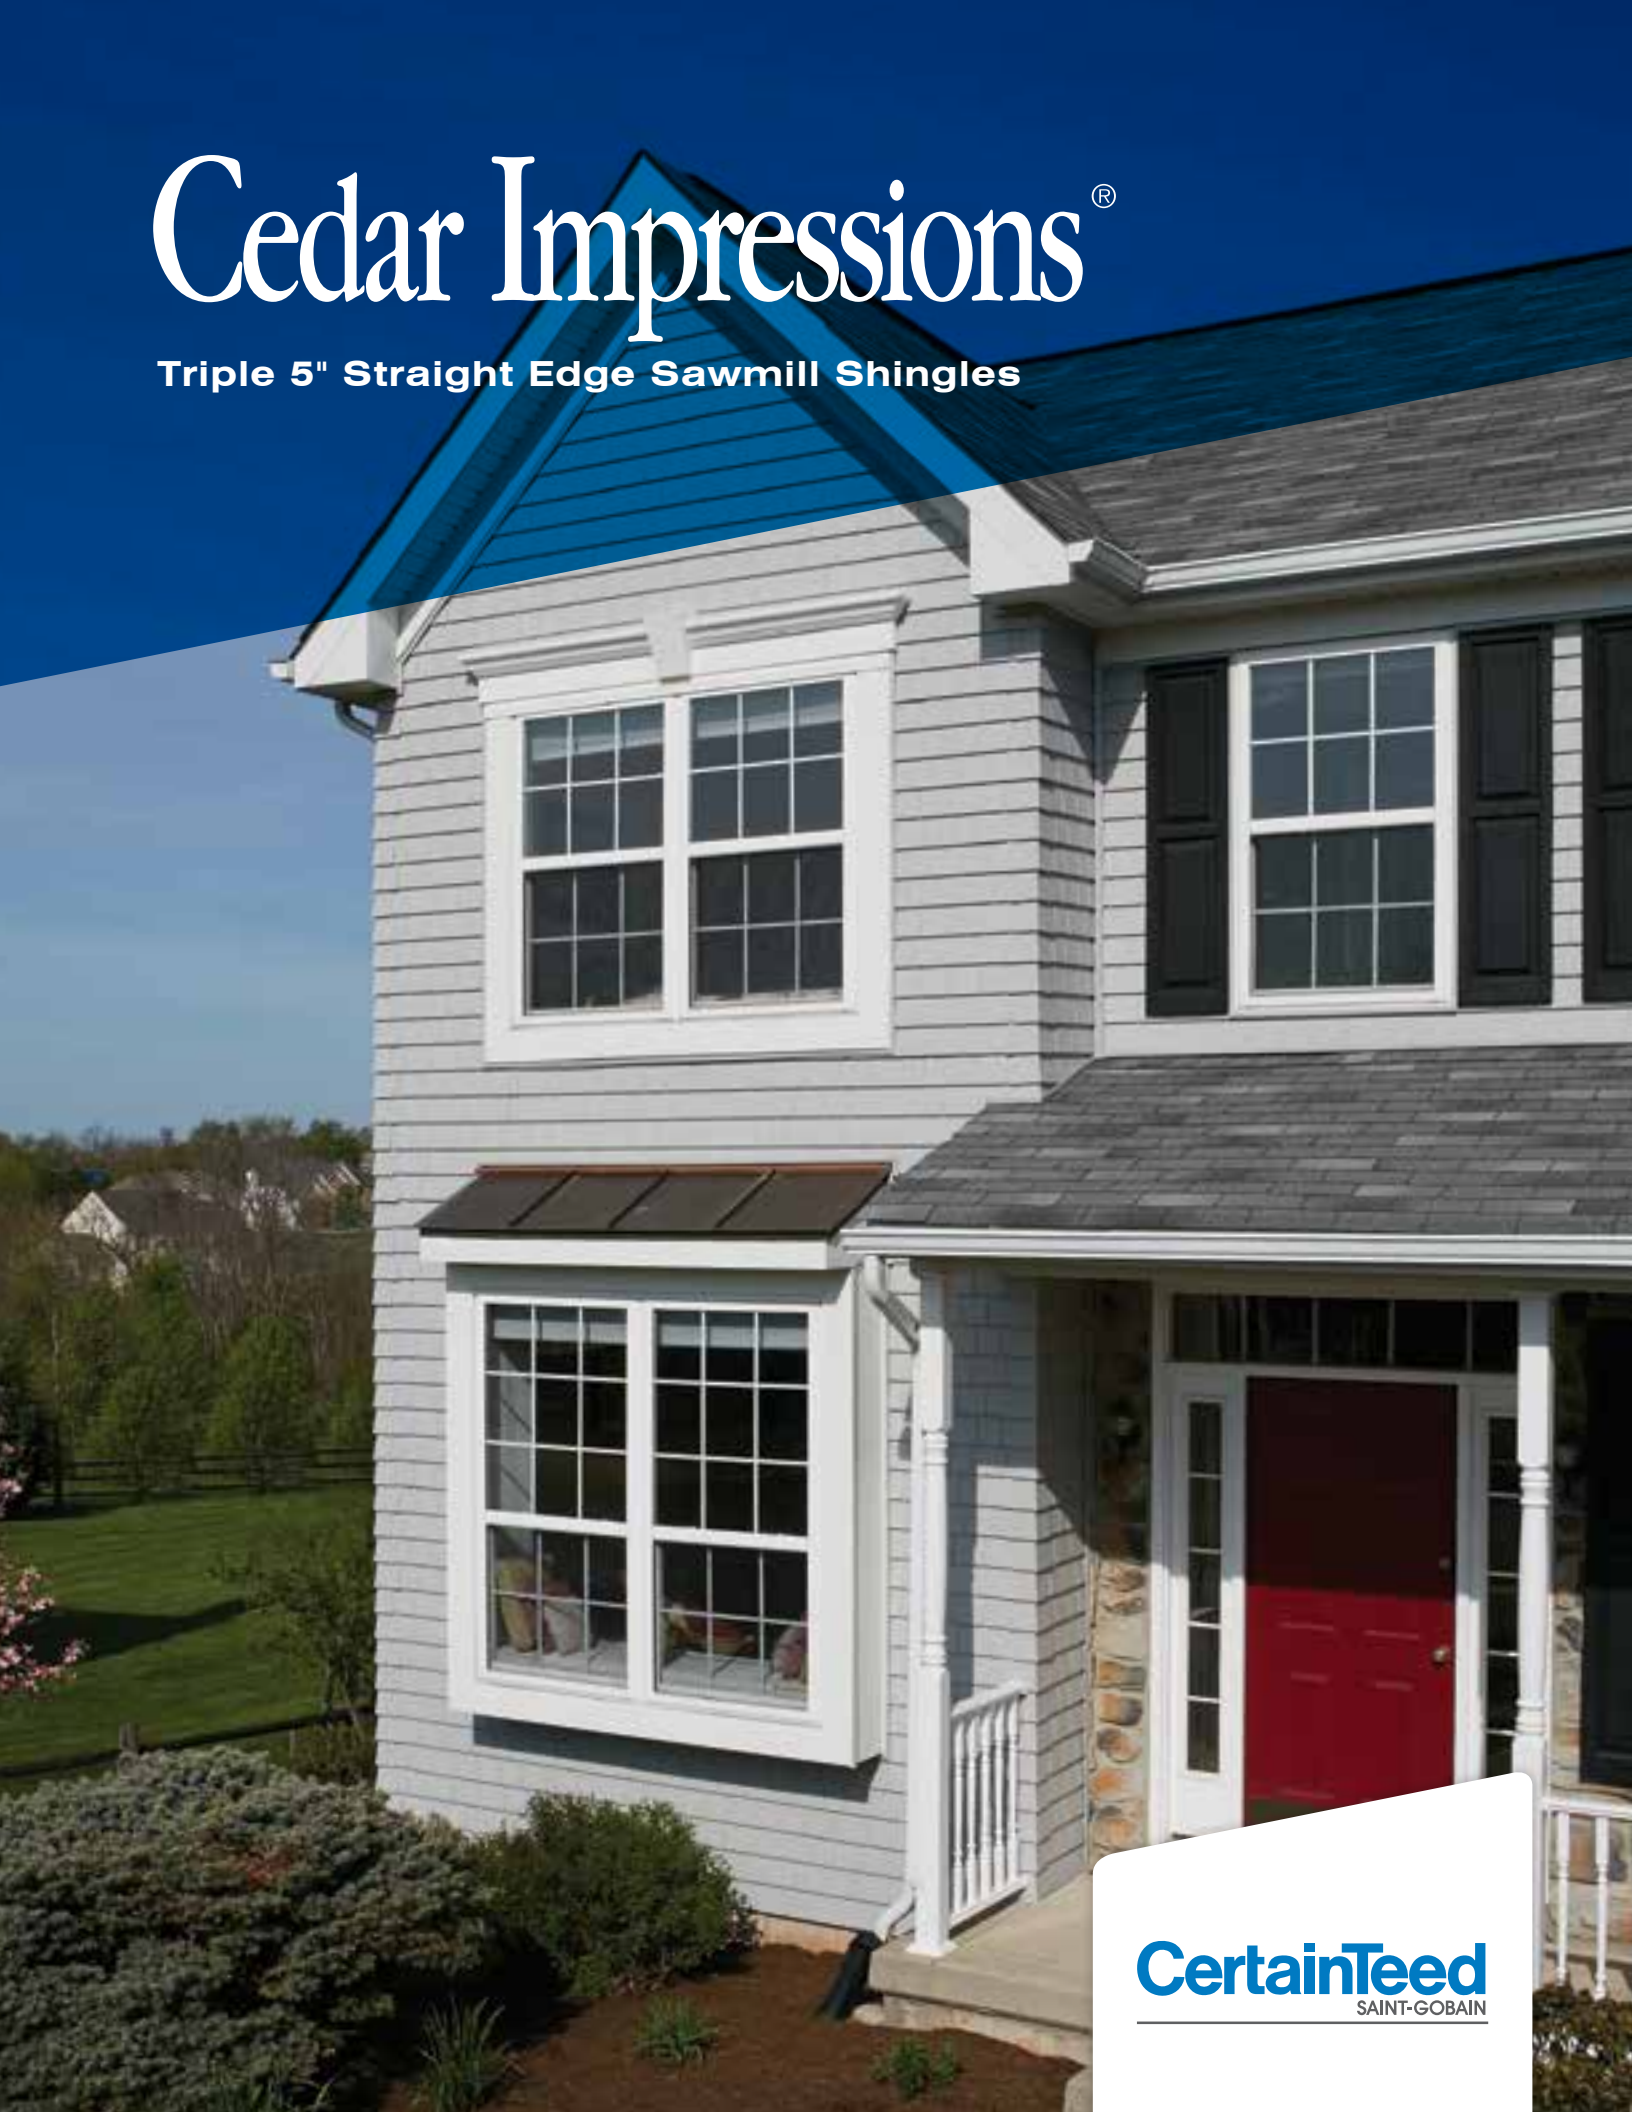

Cedar Impressions[®]

Triple 5" Straight Edge Sawmill Shingles

CertainTeed
SAINT-GOBAIN

Natural sawmill texture. More colors.

Real cedar shingles deliver a unique texture and character on each shingle when sawn in a lumber mill. These new innovative Cedar Impressions Triple 5" Straight Edge Sawmill Shingles replicate the authentic and historically accurate sawmill texture in 28 beautiful colors. And Cedar Impressions Triple 5" mitered corner posts are now offset, blending corners harmoniously for a more accurate appearance.

Sawmill Texture

In addition to these new aesthetic touches, Cedar Impressions Triple 5" Straight Edge Sawmill Shingle panels have many new enhancements to improve the ease and quality of installation.

On cover:
Siding: Cedar Impressions Triple 5" Straight Edge Sawmill Shingles in sterling gray
Trim: Vinyl Carpentry® & Restoration Millwork®

Source: costhelper.com

**For 3000 sq. ft., multi-story home, professionally painted, with repainting every 8-10 years.*

Beauty & Performance

The Cedar Impressions Triple 5" Straight Edge Sawmill Shingles panel is engineered to be installer friendly to ensure a beautiful, low-maintenance authentic cedar shingle look upon completion.