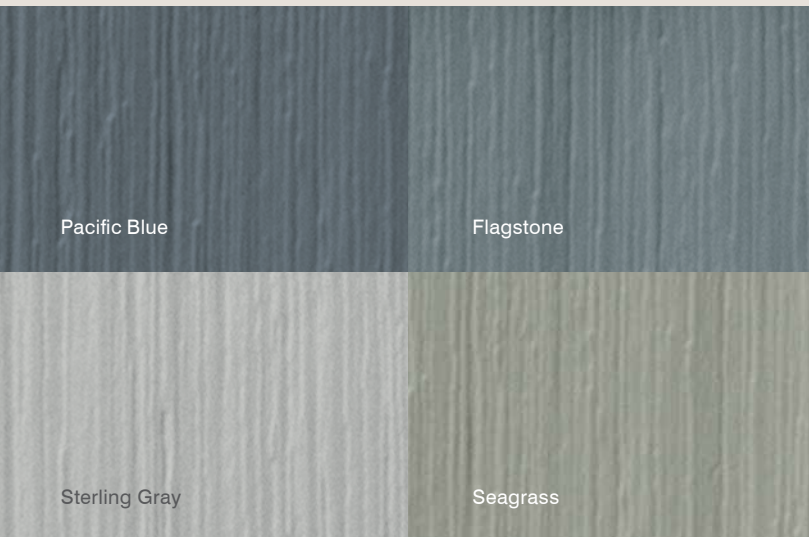

## 16 Colors

Choose from subtle tones, deep shades or rich Ageless Cedar™ Color Blends, all with the highest color fade protection available anywhere. Solid colors offer the look of painted cedar and Color Blends replicate the authentic appearance of natural cedar at different life stages.

Sable Brown

Hearthstone

Charcoal Gray

Granite Gray

Cypress

Natural Clay

## Ageless Cedar™

CertainTeed's innovative Ageless Cedar Color Blends capture the appearance of natural Eastern White Cedar and Western Red Cedar at various life stages.

Cedar Blend \*

Rustic Blend \*

**SureStop™**  
Recessed nailing area

Low Maintenance

Nail Indicators

Engineered Drainage Holes

Pacific Blue

Flagstone

Sterling Gray

Seagrass