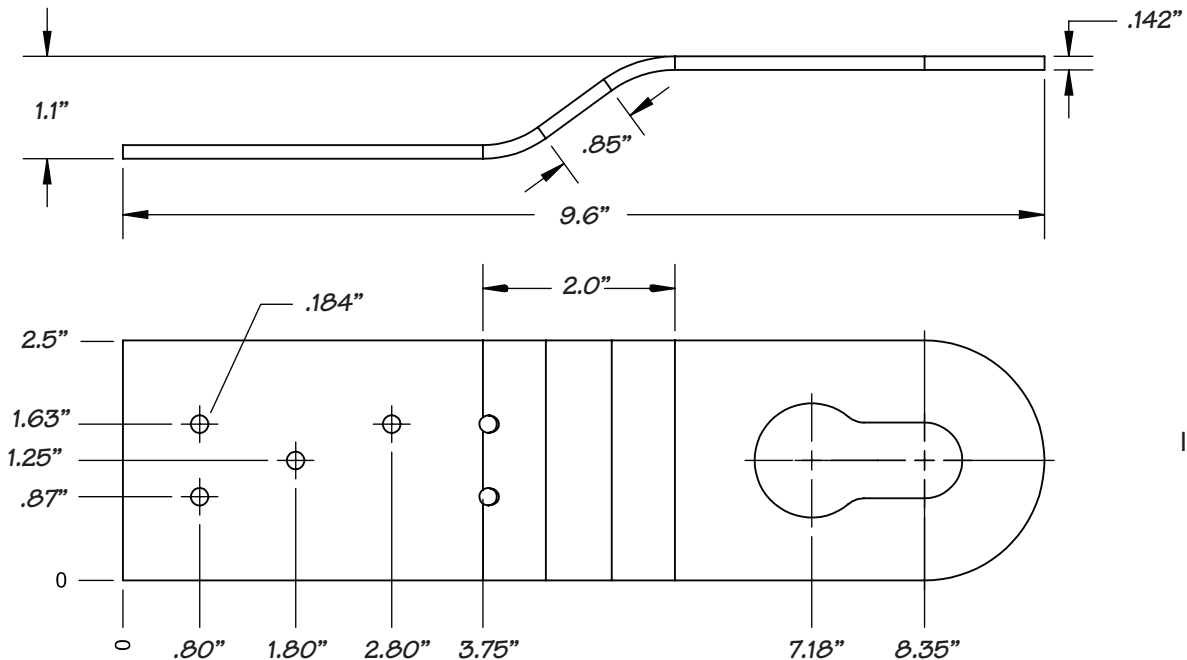

HITCHCLIP®

The HitchClip® is the most revolutionary residential fall protection roof anchor ever made. Made from lightweight and durable powder-coated aluminum, the HitchClip® is easy to install, and functions as a permanent rooftop anchor. Thanks to its patent pending “key-hole” design, the HitchClip® can be used in combination with a large variety of accessories, allowing it to be used to set up guardrail systems, staging areas, and more.

- | | | |
|----------|-------|------------------------------|
| 3 Pack | Black | Part ID: 65087 |
| 3 Pack | Red | Part ID: 65088 |
| 25 Pack | Black | Part ID: 65089 |
| 100 Pack | Black | Part ID: 65086-BK-100 |